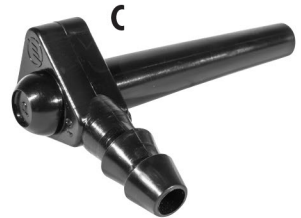

A 510359 Chalumeau Du-Eau 19/64", bleu

B 474156 Chalumeau Du-Eau 19/64", noir

C 510694 Chalumeau Du-Eau 1/4", noir
510885 Chalumeau Du-Eau 1/4", bleu

POUR COMMANDER CONTACTEZ / TO ORDER CONTACT:

MONTREAL & EAST COAST