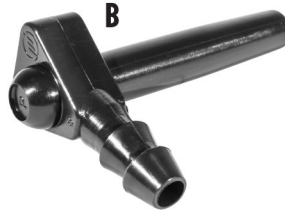

A 510359 Chalumeau Du-Eau 19/64", bleu

B 474156 Chalumeau Du-Eau 19/64", noir

C 510694 Chalumeau Du-Eau 1/4", noir
510885 Chalumeau Du-Eau 1/4", bleu

POUR COMMANDER CONTACTEZ / TO ORDER CONTACT:

MONTREAL & EAST COAST