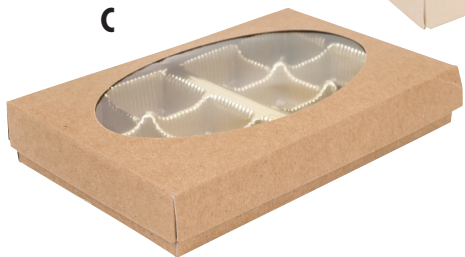

**A****B****C**

WHITE CANDY BOXES

For candies, with small brown cups included.

452673 125 g, with open clear top (250)

A 452734 250 g, with open clear top (250)

Extra brown paper cups

493683 20 per package (brown only)

DECORATIVE AUTUMN LEAF CANDY BOXES

452796 125 g / 119 per box

B 452826 250 g / 57 per box

"KRAFT" CANDY BOXES

452680 6 cavities, 50 per box

C 452697 12 cavities, 50 per box

452178 Gold plastic tray with 6 cavities, 50 per box