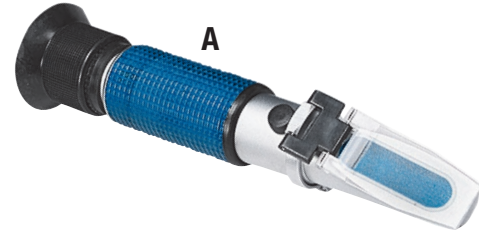

BRIX REFRACTOMETERS

Included: An adjustment screwdriver, a rag, pipettes and carrying case.

- A **116636** * Alla 1st quality, 0° - 32° Brix
- 116582** * Alla 1st quality, 45° - 82° Brix
- 116575** * Alla 1st quality, 58° - 90° Brix
- 116537** 15 ml calibration liquid for refractometer 58° - 90° 
- B **357459 Atago** Pal-Maple 0° - 85° Brix refractometer
- 117398 Atago** invert sugar refractometer